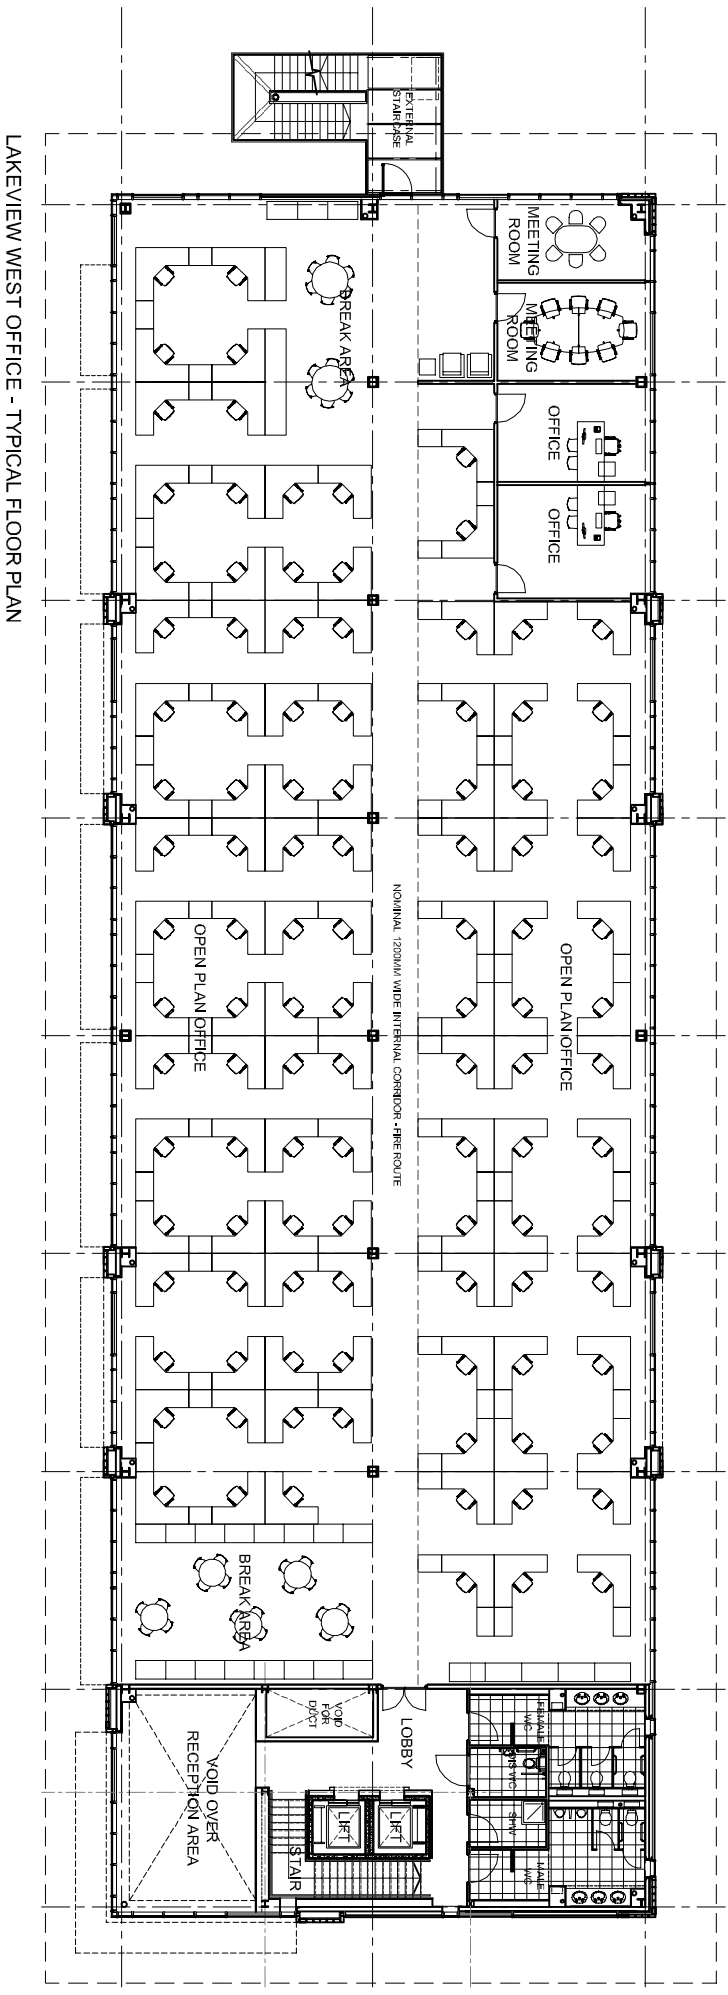

CROSSWAYS BUSINESS PARK - DARTFORD

LAKEVIEW WEST OFFICE

TOTAL 111 NO. WORKING POSITION

FROGMORE

LAKEVIEW WEST OFFICE
OFFICE SPACE PLANNING LAYOUT
OPTION 1 - OPEN PLAN

DRG NO. 2716/MK/1106A
SCALE 1:250 @ A4
DATE MARCH 2008